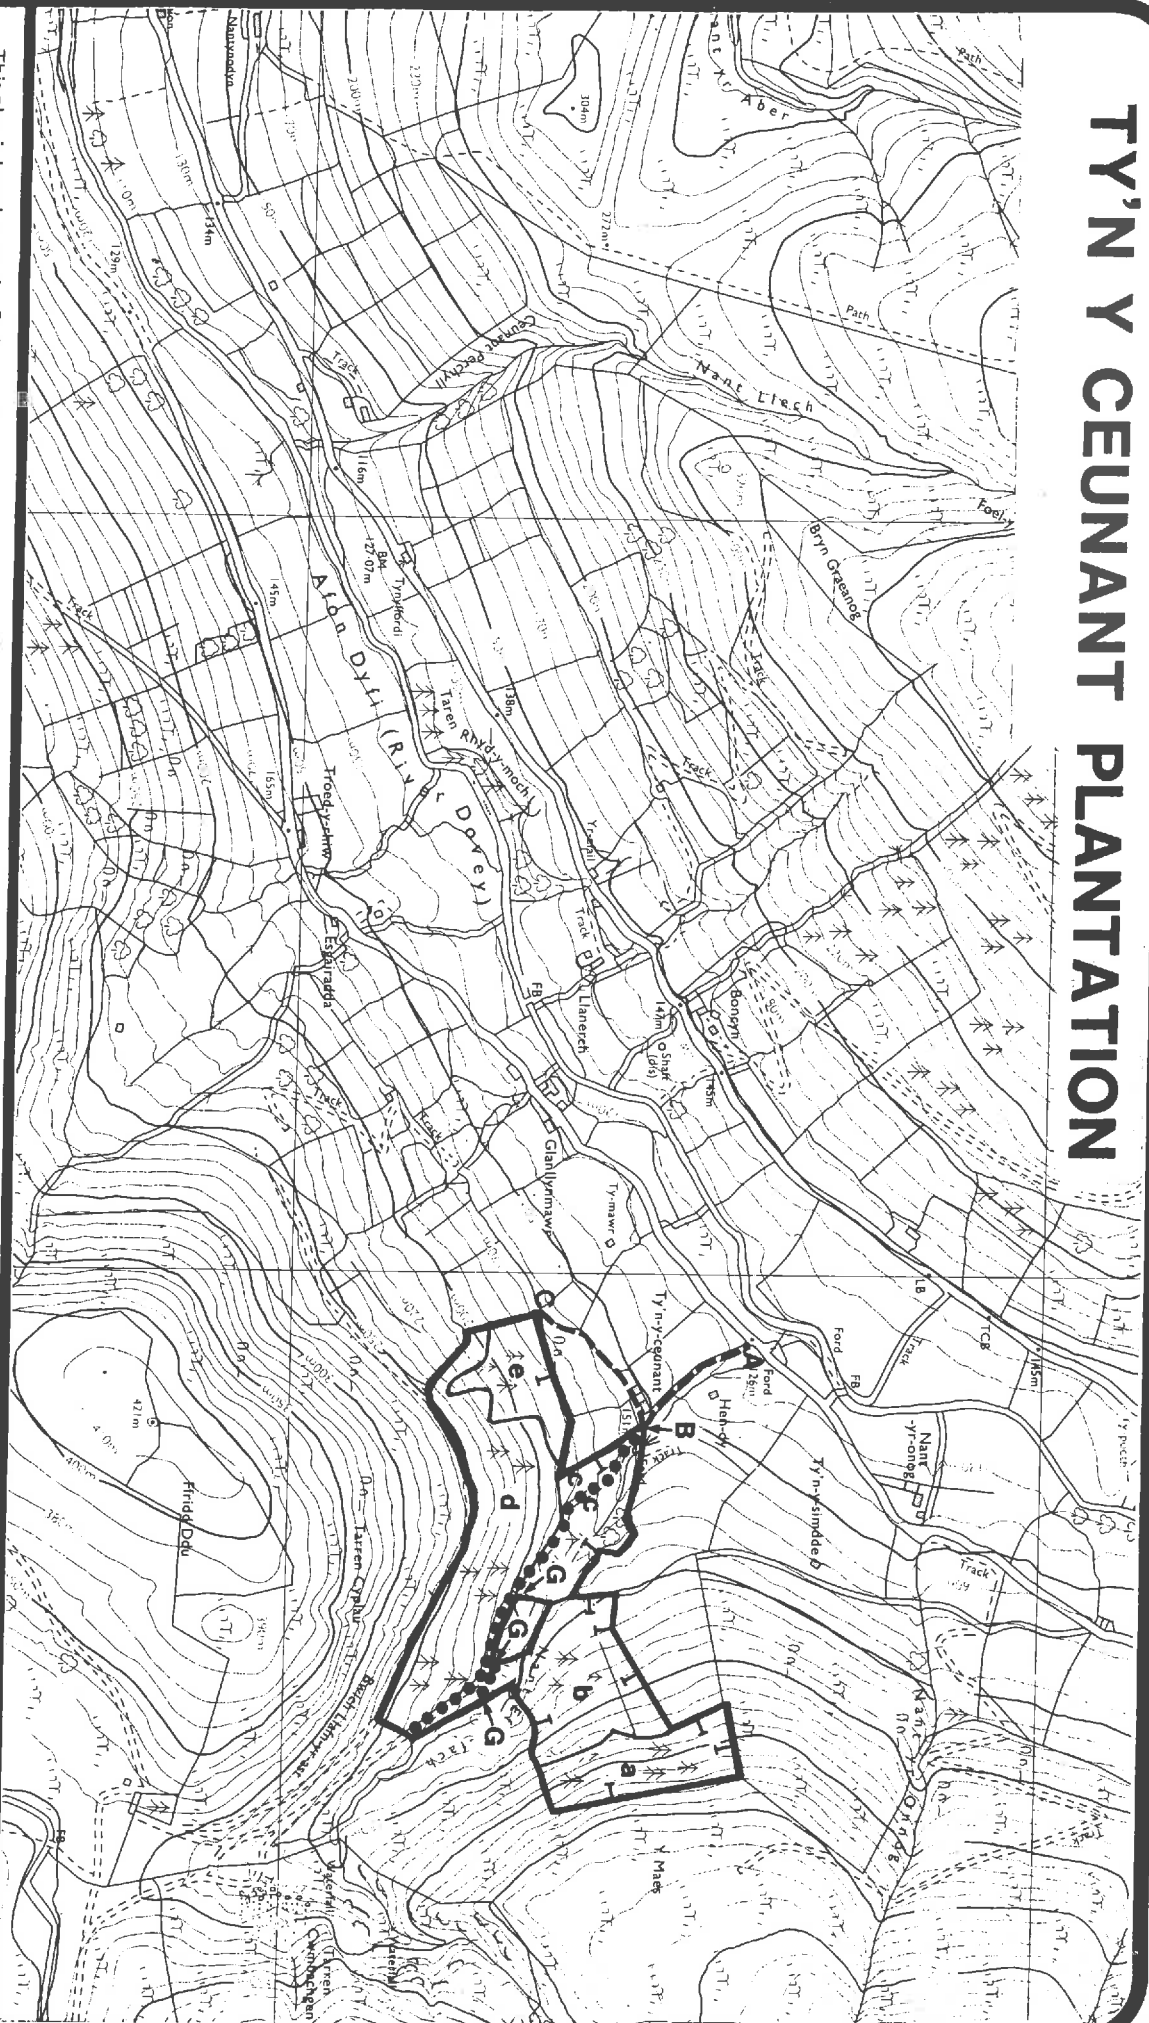

TY'N Y CEUNANT PLANTATION

This plan is based upon the Ordnance Survey map by permission of the Controller of Her Majesty's Stationery Office.
 Crown Copyright Reserved.

This plan is published for the convenience of intending purchasers only. Although believed to be correct its accuracy is not guaranteed and it does not form part of any contract.

Sheet no.
 1:50000 no.

SH 81 NE
 124/125